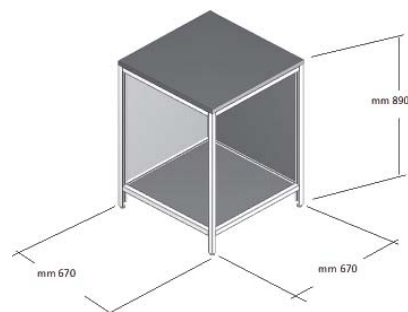

(L)	Code	Use	Capacity of top (T)
60 cm (23,62")	ASP2500L1		100 Kg (220,46 lb)
120 cm (47,24")	ASP2501L1		200 Kg (440,92 lb)
180 cm (70,86")	ASP2502L1		300 Kg (661,38 lb)

Other lengths for tops (max 300 cm / 118,11") on request.
Capacity refers to evenly distributed loads.

Other lengths for tops (max 300 cm / 118,11") on request.
Capacity refers to evenly distributed loads.

COUNTER UNIT

Code **ASP1200L1**

CHOOSING A TOP (T)

(L)	Code	Use	Capacity of top (T)
60 cm (23,62")	ASP2500L1		100 Kg (220,46 lb)
120 cm (47,24")	ASP2501L1		200 Kg (440,92 lb)
180 cm (70,86")	ASP2502L1		300 Kg (661,38 lb)

(L)	Code	Use	Capacity of top (T)
60 cm (23,62")	ASP2530L1		100 Kg (220,46 lb)
120 cm (47,24")	ASP2531L1		200 Kg (440,92 lb)
180 cm (70,86")	ASP2532L1		300 Kg (661,38 lb)

Other lengths for tops (max 300 cm / 118,11") on request.
Capacity refers to evenly distributed loads.

Code	Description
ASP2310L0	Neon light with switch

Attention: all modules must be supplied with a top

SPECIFICATIONS

CORNER UNIT + PLAIN BOARD + TOP

Code **ASP1700L1**

CORNER UNIT + TOP

Code **ASP1800L1**

FRONT PLINTH (60 CM/23,62")