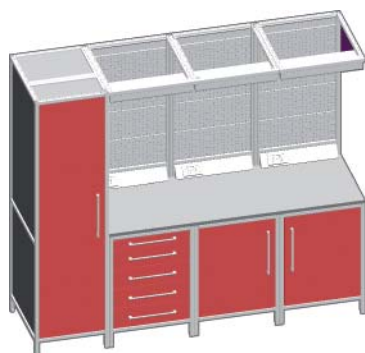

COMPOSITION PREMIUM 2

Code	Description	Quantity
ASP1400L1	Storage unit with right-hand opening door+pegboard	1
ASP1401L1	Storage unit with left-hand opening door+pegboard	1
ASP1500L1	Drawer unit+pegboard	1
ASP1601L1	Vertical unit with left-hand opening door	1
ASP2300L0	Light fitting with 2 LED spotlights (60 cm / 23,62")	3
ASP2450L0	Universal square handle	8
ASP2532L1	Triple top (180X64 cm/70,86"X25,19") with sockets	1