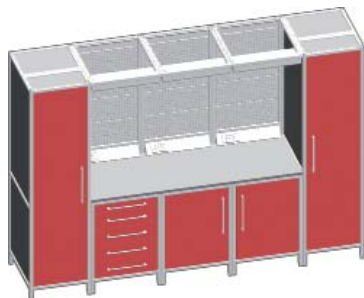

EXAMPLES OF COMPOSITIONS - PREMIUM

COMPOSITION PREMIUM 4

Code	Description	Quantity
ASP1400L1	Storage unit with right-hand opening door+pegboard	1
ASP1401L1	Storage unit with left-hand opening door+pegboard	1
ASP1500L1	Drawer unit+pegboard	1
ASP1600L1	Vertical unit with right-hand opening door	1
ASP1601L1	Vertical unit with left-hand opening door	1
ASP2300L0	Light fitting with 2 LED spotlights (60 cm / 23,62")	3
ASP2450L0	Universal square handle	9
ASP2532L1	Triple top (180X64 cm/70,86"X25,19") with sockets	1