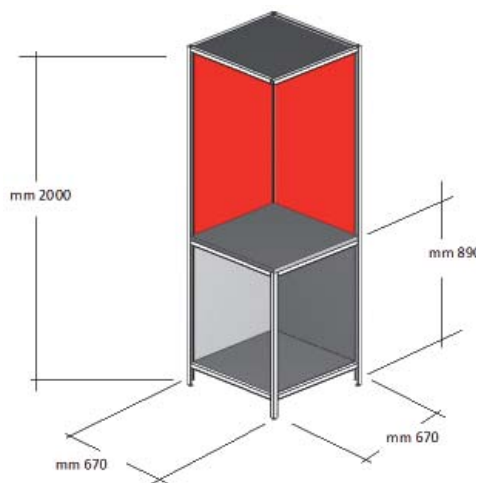

SPECIFICATIONS

CORNER UNIT + PLAIN BOARD + TOP

Code **ASP1700L1**