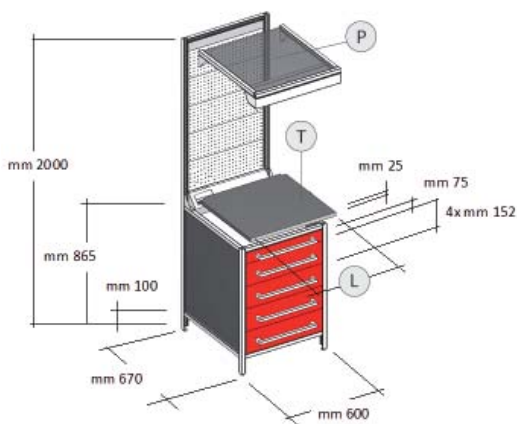

SPECIFICATIONS

DRAWER UNIT + PEGBOARD

Code **ASP1500L1**

CHOOSING A TOP (T)

(L)	Code	Use	Capacity of top (T)
60 cm (23,62")	ASP2530L1		100 Kg (220,46 lb)
120 cm (47,24")	ASP2531L1		200 Kg (440,92 lb)
180 cm (70,86")	ASP2532L1		300 Kg (661,38 lb)

Other lengths for tops (max 300 cm / 118,11") on request.
Capacity refers to evenly distributed loads.

LIGHT FITTING (P)

Code	Description
ASP2300L0	Light fitting with 2 LED spotlights (60 cm/23,62")