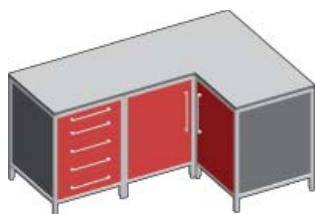

COMPOSITION PREMIUM 5

Code	Description	Quantity
ASP1000L1	Storage unit with right-hand opening door	1
ASP1001L1	Storage unit with left-hand opening door	1
ASP1100L1	Drawer unit	1
ASP1800L1	Corner unit+top	1
ASP2450L0	Universal square handle	7
ASP2500L1	Single top (60X67 cm / 23,62"X26,37")	1
ASP2501L1	Double top (120X67 cm / 47,24"X26,37")	1