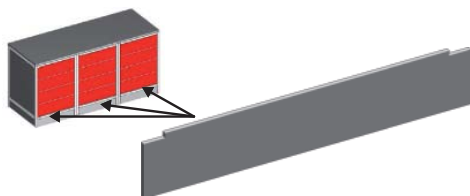

FRONT PLINTH (60 CM/23,62")

Code **ASP2540L1**