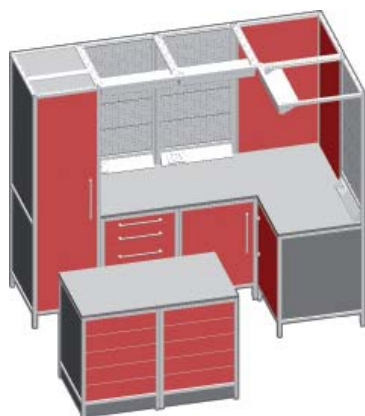

COMPOSITION PREMIUM 3

Code	Description	Quantity
ASP1200L1	Counter unit	2
ASP1400L1	Storage unit with right-hand opening door+pegboard	1
ASP1401L1	Storage unit with left-hand opening door+pegboard	1
ASP1500L1	Drawer unit+pegboard	1
ASP1601L1	Vertical unit with left-hand opening door	1
ASP1700L1	Corner unit+plain board+top	1
ASP2300L0	Light fitting with 2 LED spotlights (60 cm / 23,62")	3
ASP2450L0	Universal square handle	8
ASP2501L1	Double top (120X67 cm / 47,24"X26,37")	1
ASP2530L1	Single top (60X64 cm / 23,62" X25,19") with sockets	1
ASP2531L1	Double top (120X64 cm/47,24"X25,19") with sockets	1
ASP2540L1	Front plinth (60 cm / 23,62")	2
ASP2541L1	Side plinth	2