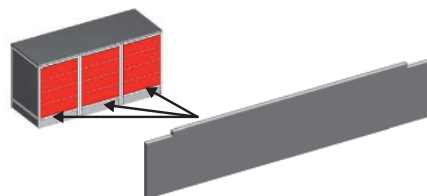

FRONT PLINTH (45 CM/17,71")

Code **ASP2542L1**