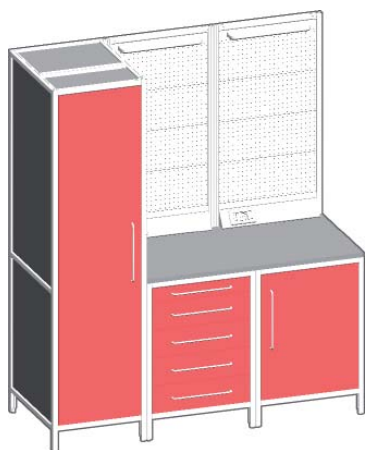

COMPOSITION BASIC 3

Code	Description	Quantity
ASP1400L1	Storage unit with right-hand opening door+pegboard	1
ASP1500L1	Drawer unit+pegboard	1
ASP1601L1	Vertical unit with left-hand opening door	1
ASP2310L0	Neon light with switch	2
ASP2531L1	Double top (120X64 cm/47,24"X25,19") with sockets	1