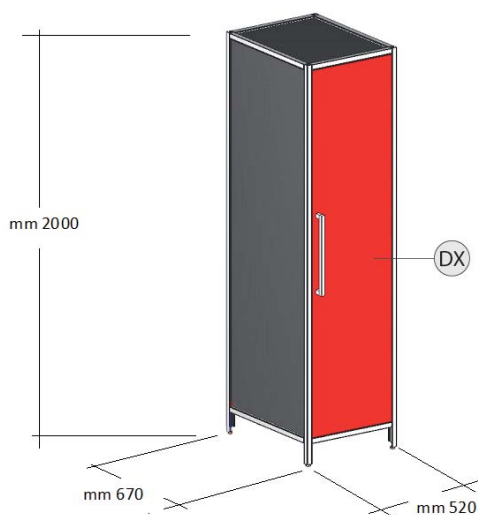

VERTICAL UNIT

Code **ASP1600L1** (right-hand opening door)

Code **ASP1601L1** (left-hand opening door)

LIGHT (OPTIONAL)

Code	Description
ASP2310L0	Neon light with switch

Attention: all modules must be supplied with a top