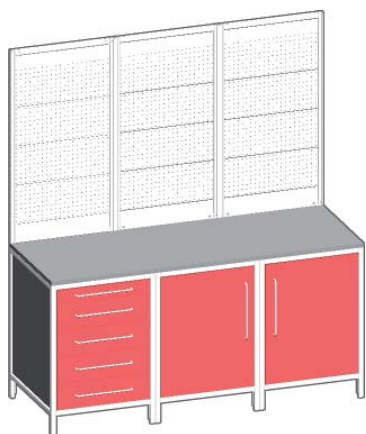

Code **ASP2540L1**

FRONT PLINTH (45 CM/17,71")

Code **ASP2542L1**

SIDE PLINTH

Code **ASP2541L1**

EXAMPLES OF COMPOSITIONS - BASIC

COMPOSITION BASIC 1

Code	Description	Quantity
ASP1000L1	Storage unit with right-hand opening door	1
ASP1001L1	Storage unit with left-hand opening door	1
ASP1100L1	Drawer unit	1
ASP1800L1	Corner unit+top	1
ASP2500L1	Single top (60X67 cm / 23,62"X26,37")	1
ASP2501L1	Double top (120X67 cm / 47,24"X26,37")	1

COMPOSITION BASIC 2

Code	Description	Quantity
ASP1400L1	Storage unit with right-hand opening door+pegboard	1
ASP1401L1	Storage unit with left-hand opening door+pegboard	1
ASP1500L1	Drawer unit+pegboard	1
ASP2532L1	Triple top (180X64 cm/70,86"X25,19") with sockets	1