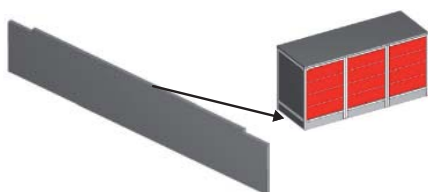

Code **ASP2540L1**

FRONT PLINTH (45 CM/17,71")

Code **ASP2542L1**

SIDE PLINTH

Code **ASP2541L1**

EXAMPLES OF COMPOSITIONS - BASIC

COMPOSITION BASIC 1

Code	Description	Quantity
ASP1000L1	Storage unit with right-hand opening door	1
ASP1001L1	Storage unit with left-hand opening door	1
ASP1100L1	Drawer unit	1
ASP1800L1	Corner unit+top	1
ASP2500L1	Single top (60X67 cm / 23,62"X26,37")	1
ASP2501L1	Double top (120X67 cm / 47,24"X26,37")	1