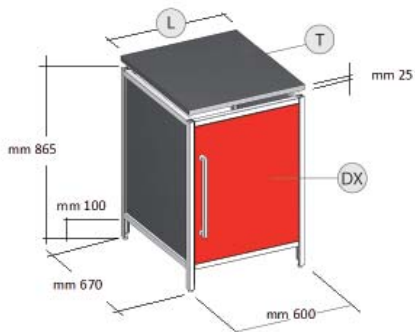

SilcaPoint.

The area reserved for High
Quality Key Cutting Service

Order Guide

SPECIFICATIONS

STORAGE UNIT

Code **ASP1000L1** (right-hand opening door)

Code **ASP1001L1** (left-hand opening door)

CHOOSING A TOP (T)

(L)	Code	Use	Capacity of top (T)
60 cm (23,62")	ASP2500L1		100 Kg (220,46 lb)
120 cm (47,24")	ASP2501L1		200 Kg (440,92 lb)
180 cm (70,86")	ASP2502L1		300 Kg (661,38 lb)

Other lengths for tops (max 300 cm / 118,11") on request.
Capacity refers to evenly distributed loads.

COMPONENTS / Komponenten / Composants Componentes / Componentes

CODE	DESCRIPTION
ASP1200L1	Counter unit Tischelement Meuble de comptoir Módulo mostrador Módulo balcão

DIMENSIONS	Width: 60cm (23.62") Depth: 67cm (26.38") Height: 86,5cm (34,05")
------------	---