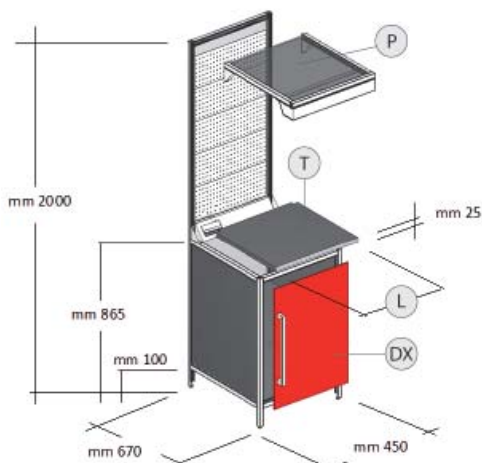

STORAGE UNIT + PEGBOARD (45 CM/17,71")

Code **ASP1450L1** (right-hand opening door)
Code **ASP1451L1** (left-hand opening door)