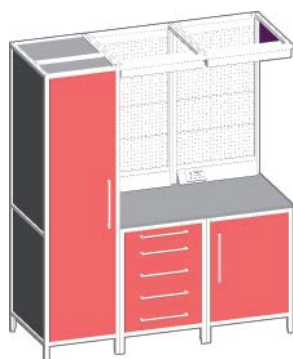

EXAMPLES OF COMPOSITIONS - PREMIUM

COMPOSITION PREMIUM 1

Code	Description	Quantity
ASP1400L1	Storage unit with right-hand opening door+pegboard	1
ASP1500L1	Drawer unit+pegboard	1
ASP1601L1	Vertical unit with left-hand opening door	1
ASP2300L0	Light fitting with 2 LED spotlights (60 cm / 23,62")	2
ASP2450L0	Universal square handle	7
ASP2531L1	Double top (120X64 cm/47,24"X25,19") with sockets	1