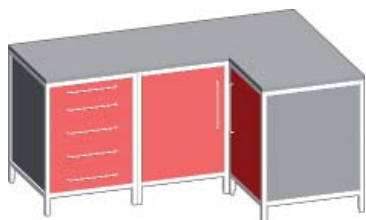

Code **ASP2540L1**

FRONT PLINTH (45 CM/17,71")

Code **ASP2542L1**

SIDE PLINTH

Code **ASP2541L1**

EXAMPLES OF COMPOSITIONS - BASIC

COMPOSITION BASIC 1

Code	Description	Quantity
ASP1000L1	Storage unit with right-hand opening door	1
ASP1001L1	Storage unit with left-hand opening door	1
ASP1100L1	Drawer unit	1
ASP1800L1	Corner unit+top	1
ASP2500L1	Single top (60X67 cm / 23,62"X26,37")	1
ASP2501L1	Double top (120X67 cm / 47,24"X26,37")	1