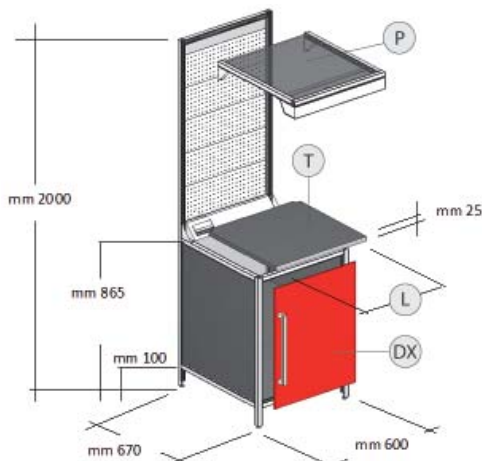

Other lengths for tops (max 300 cm / 118,11") on request.
Capacity refers to evenly distributed loads.

COUNTER UNIT

Code **ASP1200L1**

CHOOSING A TOP (T)

(L)	Code	Use	Capacity of top (T)
60 cm (23,62")	ASP2500L1		100 Kg (220,46 lb)
120 cm (47,24")	ASP2501L1		200 Kg (440,92 lb)
180 cm (70,86")	ASP2502L1		300 Kg (661,38 lb)

Other lengths for tops (max 300 cm / 118,11") on request.
Capacity refers to evenly distributed loads.

Attention: all modules must be supplied with a top

SPECIFICATIONS

STORAGE UNIT+PEDBOARD

Code **ASP1400L1** (right-hand opening door)
 Code **ASP1401L1** (left-hand opening door)

Módulo batente abertura direita

DIMENSIONS

Width: 60cm (23.62") Depth: 67cm (26.38") Height: 86,5cm (34,05")

CODE

DESCRIPTION

ASP1001L1

Storage unit with left-hand opening door

Türelement Öffnung links

COMPONENTS / Komponenten / Composants Componentes / Componentes

CODE	DESCRIPTION
ASP1200L1	Counter unit Tischelement Meuble de comptoir Módulo mostrador Módulo balcão

DIMENSIONS	Width: 60cm (23.62") Depth: 67cm (26.38") Height: 86,5cm (34,05")
------------	---