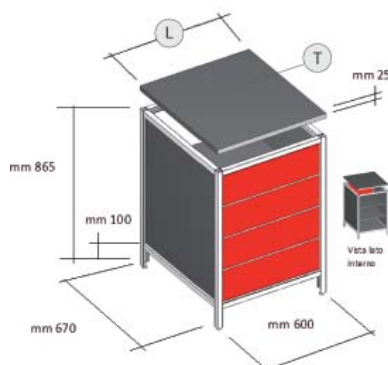

(L)	Code	Use	Capacity of top (T)
60 cm (23,62")	ASP2500L1		100 Kg (220,46 lb)
120 cm (47,24")	ASP2501L1		200 Kg (440,92 lb)
180 cm (70,86")	ASP2502L1		300 Kg (661,38 lb)

Other lengths for tops (max 300 cm / 118,11") on request.
Capacity refers to evenly distributed loads.

Other lengths for tops (max 300 cm / 118,11") on request.
Capacity refers to evenly distributed loads.

COUNTER UNIT

Code **ASP1200L1**

CHOOSING A TOP (T)

(L)	Code	Use	Capacity of top (T)
60 cm (23,62")	ASP2500L1		100 Kg (220,46 lb)
120 cm (47,24")	ASP2501L1		200 Kg (440,92 lb)
180 cm (70,86")	ASP2502L1		300 Kg (661,38 lb)

COMPONENTS / Komponenten / Composants Componentes / Componentes

CODE	DESCRIPTION
ASP1200L1	Counter unit Tischelement Meuble de comptoir Módulo mostrador Módulo balcão

DIMENSIONS	Width: 60cm (23.62") Depth: 67cm (26.38") Height: 86,5cm (34,05")
------------	---